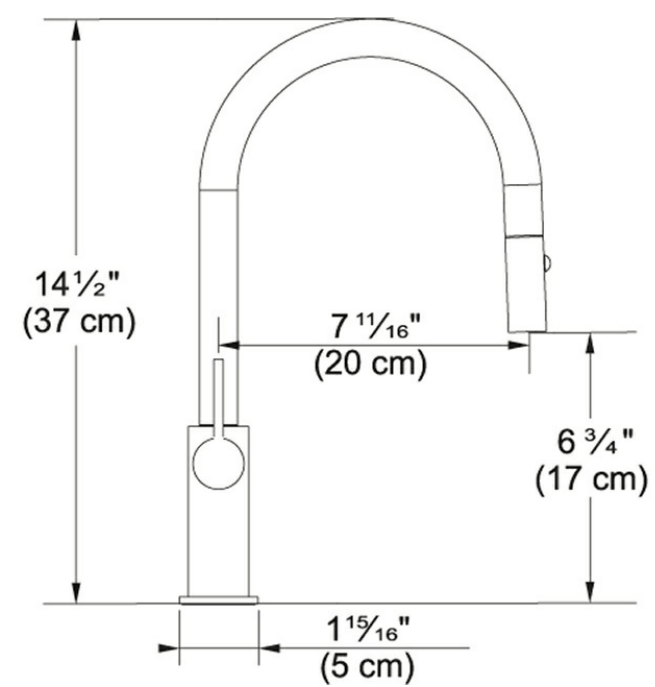

Product Picture

Technical Drawing

Product Information

Version	Pull-Down - Prep
Spray Type	Spray & Stream
Faucet Operation	Side Lever
Flow Rate	1.75 gpm
Cartridge	Ceramic Cartridge
Where to buy	Showroom
Countertop hole diameter	1 3/8"